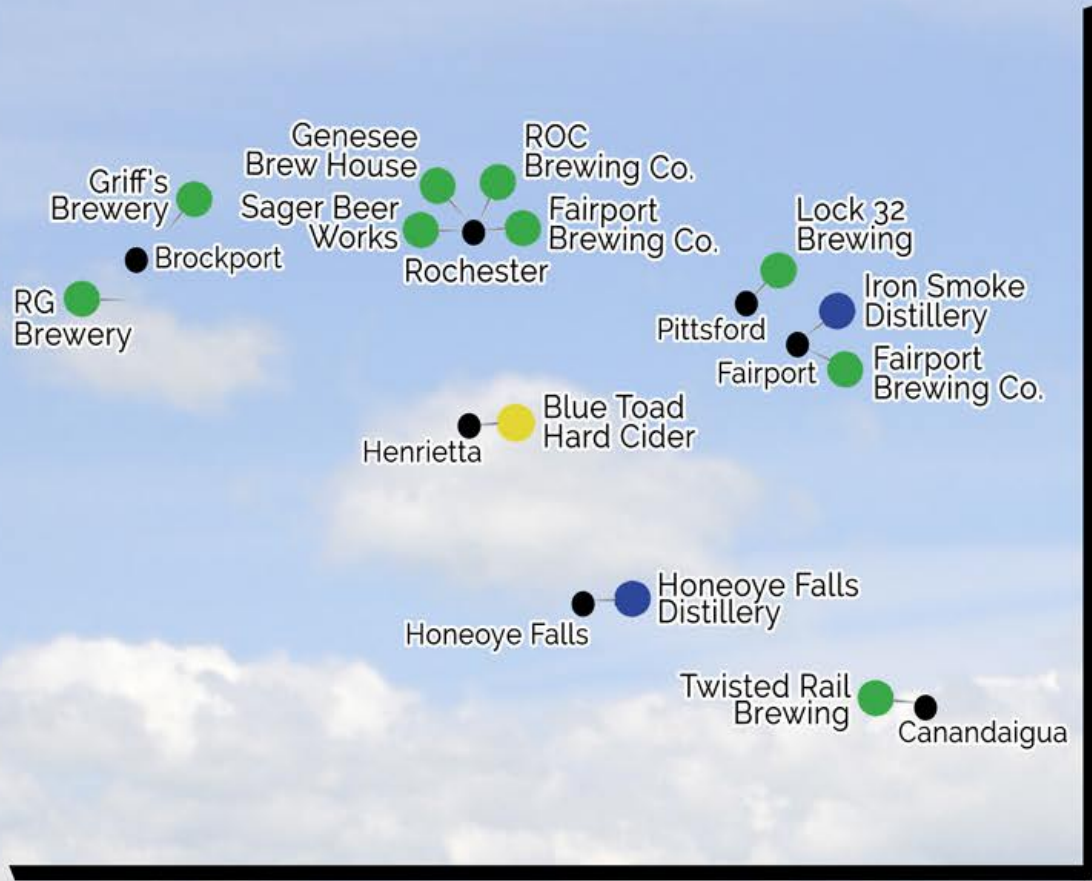

# Beer + Spirit

DESTINATIONS

# Wine

TRAVEL  CARD

Rochester Region

The explosion of craft beer and spirits throughout the region has been amazing! Destinations listed accept the Wine Travel Card. Visit and unlock card discounts!

[winetravelcard.com](http://winetravelcard.com)

Scan to View Discounts, Listings and More!

 Cidery  Brewery  Distillery