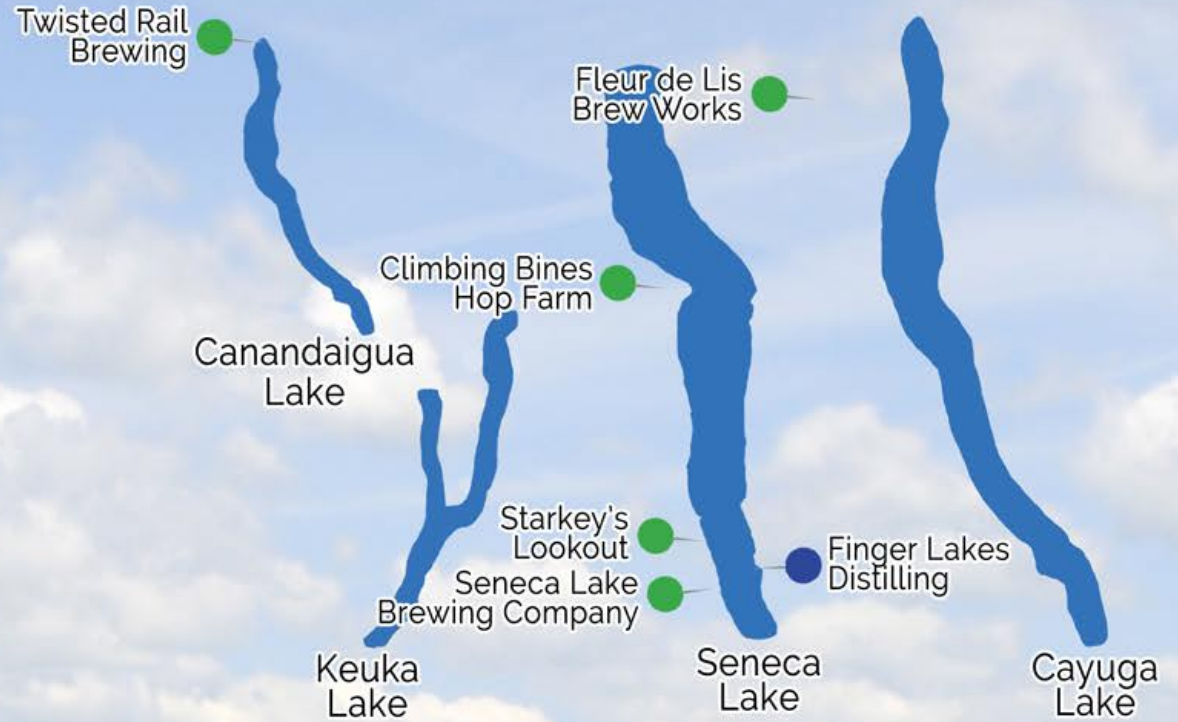

# Beer + Spirit

DESTINATIONS

# Wine

TRAVEL  CARD

Rochester Region

The explosion of craft beer and spirits throughout the region has been amazing! Destinations listed accept the Wine Travel Card. Visit and unlock card discounts!

[winetravelcard.com](http://winetravelcard.com)

Scan to View Discounts, Listings and More!

 Cidery  Brewery  Distillery